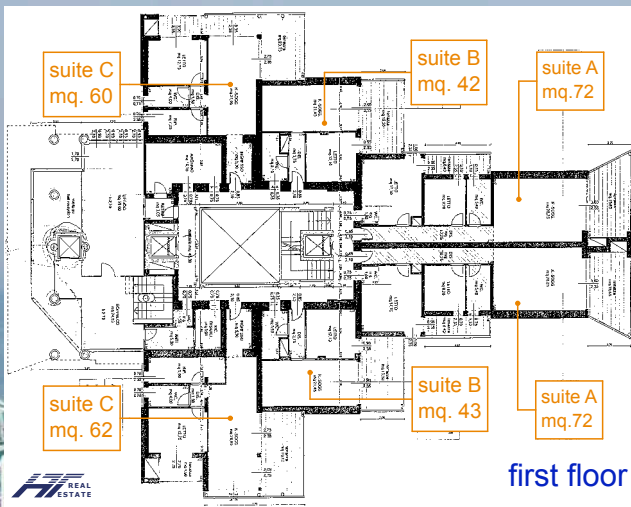

*Apartments on high Adriatic Coast
close to Venice – Italy*

Western building plans - 2130_69-2