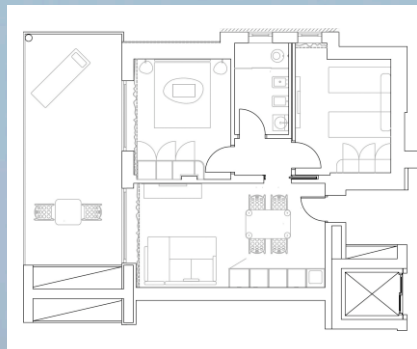

*suite E
interior mq.50
terrace mq 23*