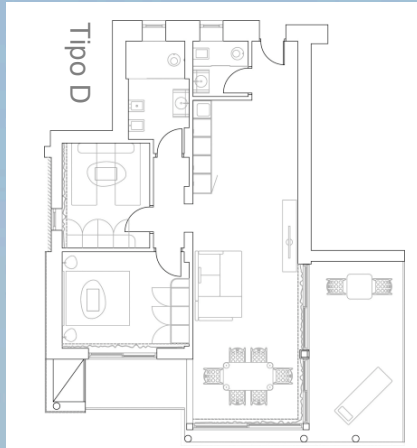

*suite D
interior mq.66
terrace mq 23*