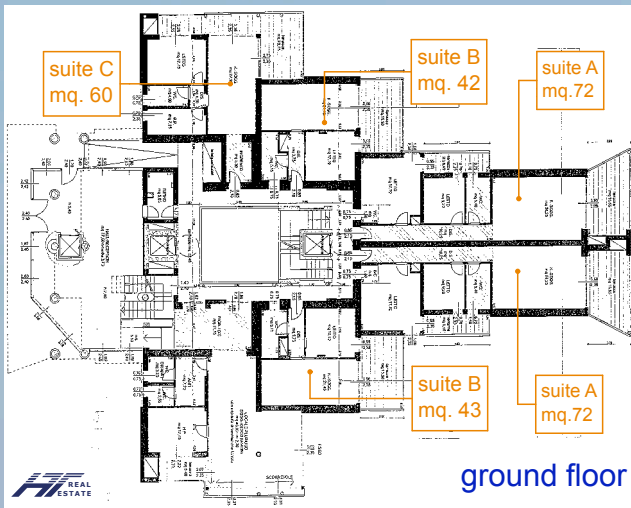

*Apartments on high Adriatic Coast
close to Venice – Italy*

Western building plans - 2130_69-2