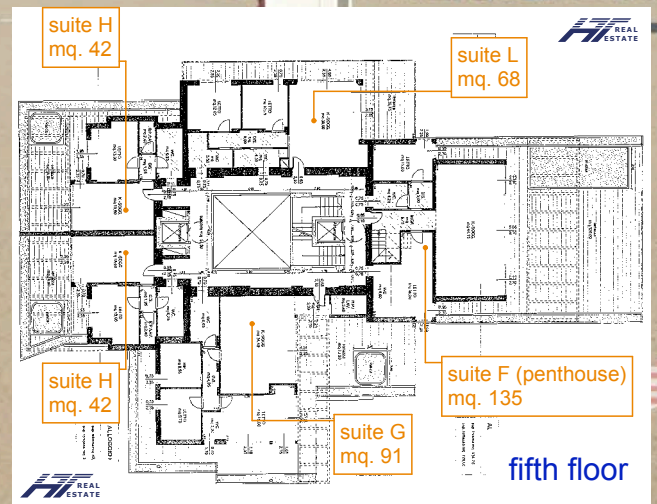

Eastern building plans - 2130_69-3