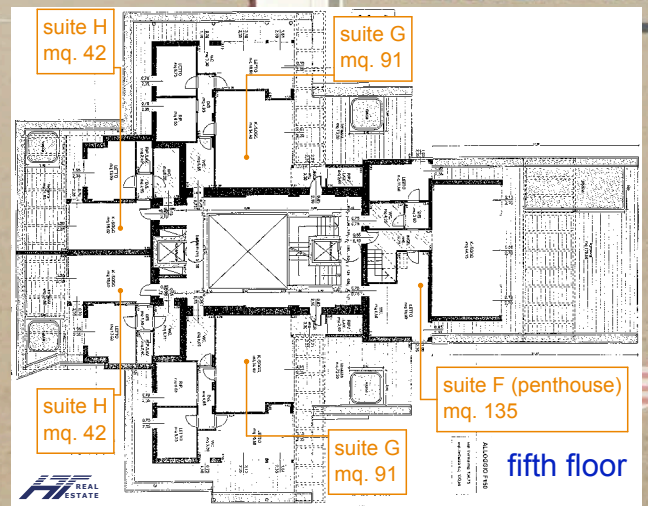

*Apartments on high Adriatic Coast
close to Venice – Italy*

Western building plans - 2130_69-2