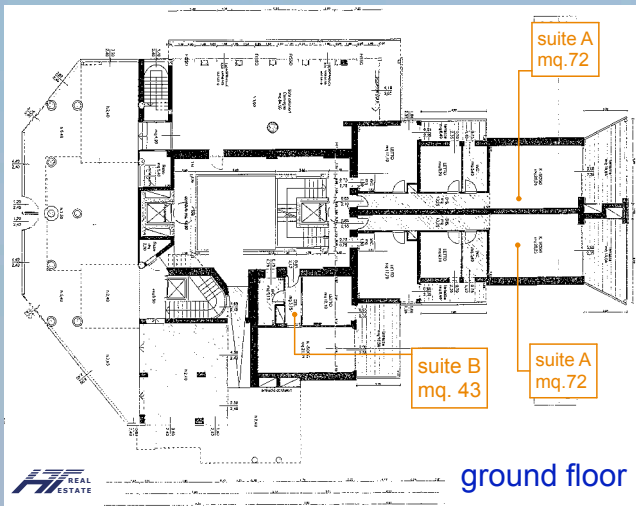

Eastern building plans - 2130_69-3