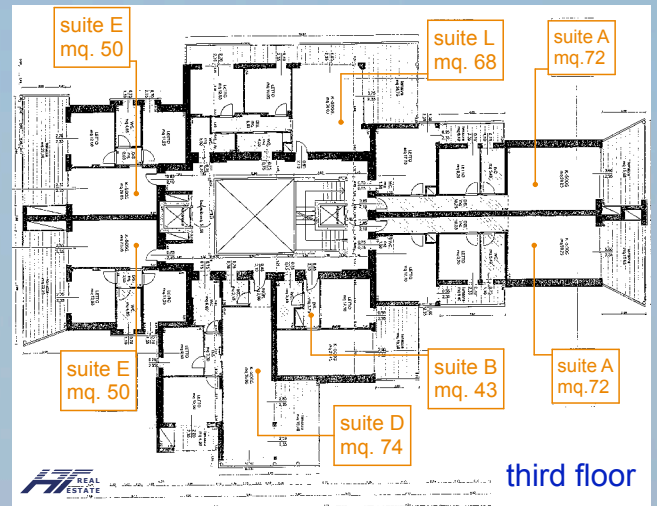

Eastern building plans - 2130_69-3