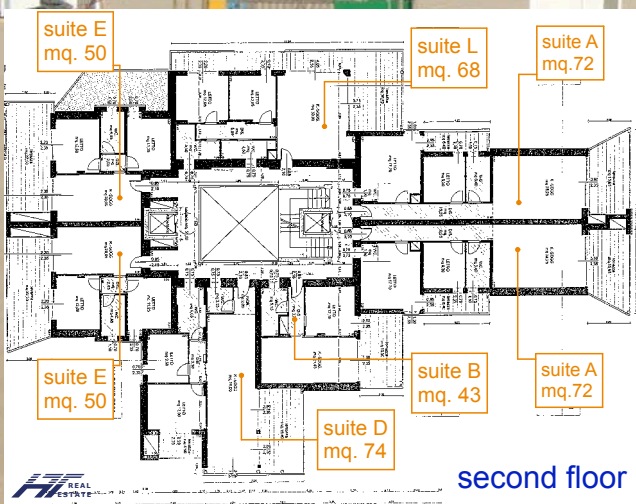

Eastern building plans - 2130_69-3