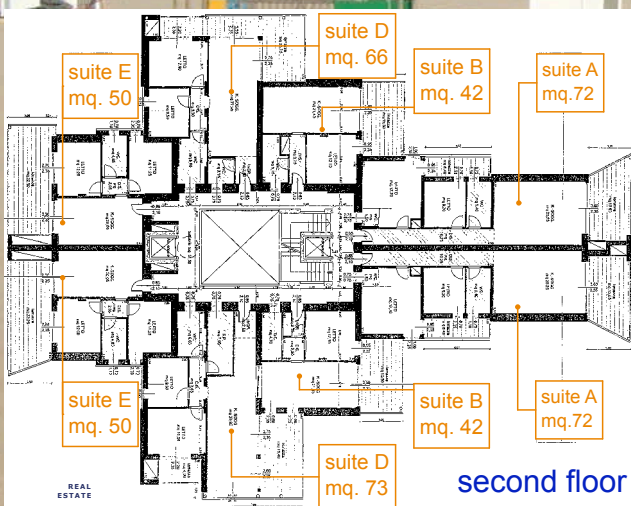

*Apartments on high Adriatic Coast
close to Venice – Italy*

Western building plans - 2130_69-2