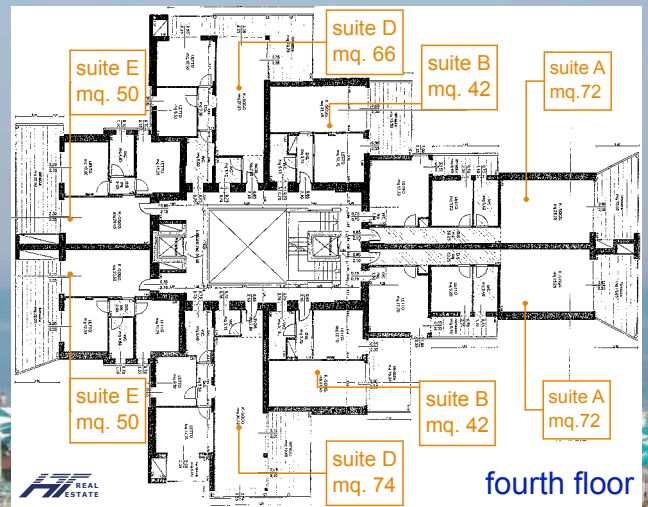

*Apartments on high Adriatic Coast
close to Venice – Italy*

Western building plans - 2130_69-2