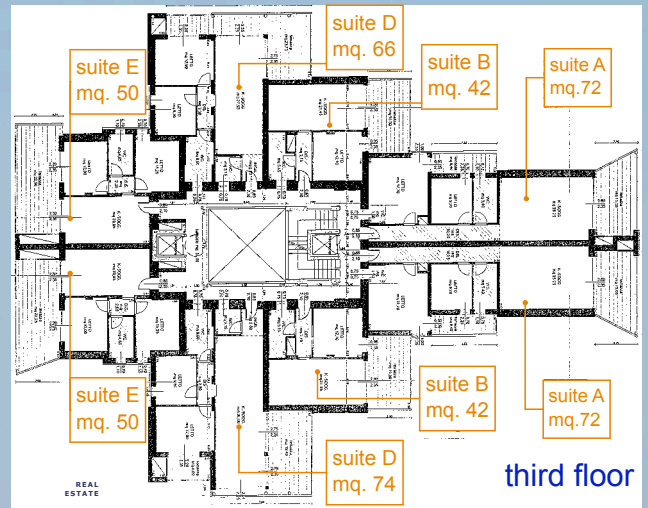

*Apartments on high Adriatic Coast
close to Venice – Italy*

Western building plans - 2130_69-2