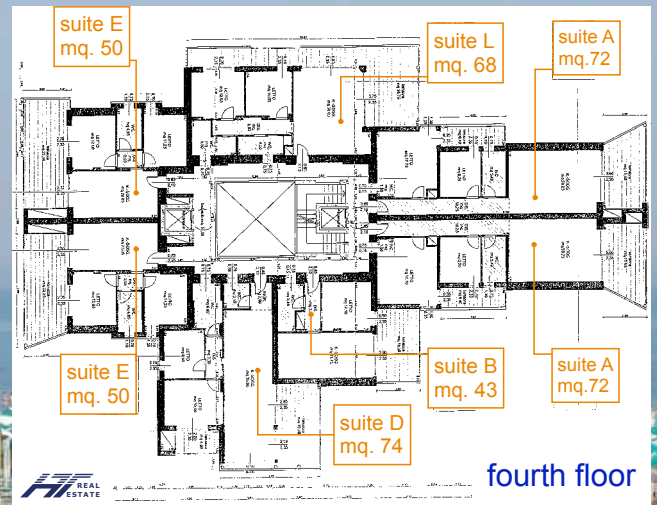

Eastern building plans - 2130_69-3