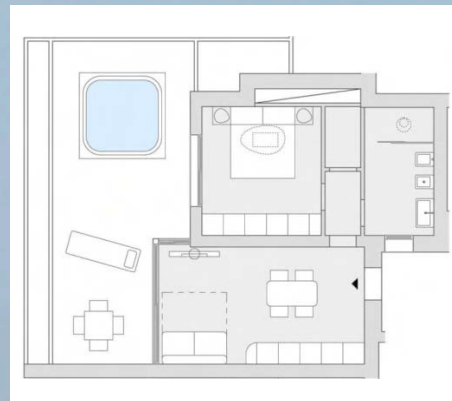

*suite G
interior mq.66
terrace mq 23*

*suite H
(roof-floor)
interior mq.50
terrace mq 23*

*suite L (east-building only)
interior mq.135
terrace mq 120*