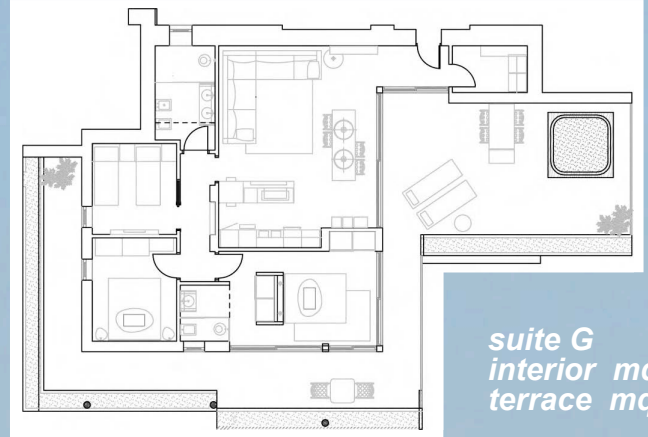

*suite D
interior mq.66
terrace mq 23*

*suite E
interior mq.50
terrace mq 23*

*suite F (penthouse)
interior mq.135
terrace mq 120*

*Appartments on high Adriatic Coast
close to Venice – Italy*

The Suite Apartments in detail (suite G-H-L) - 2130_69-6

*suite G
interior mq.66
terrace mq 23*

*suite H
(roof-floor)
interior mq.50
terrace mq 23*

*suite L (east-building only)
interior mq.135
terrace mq 120*