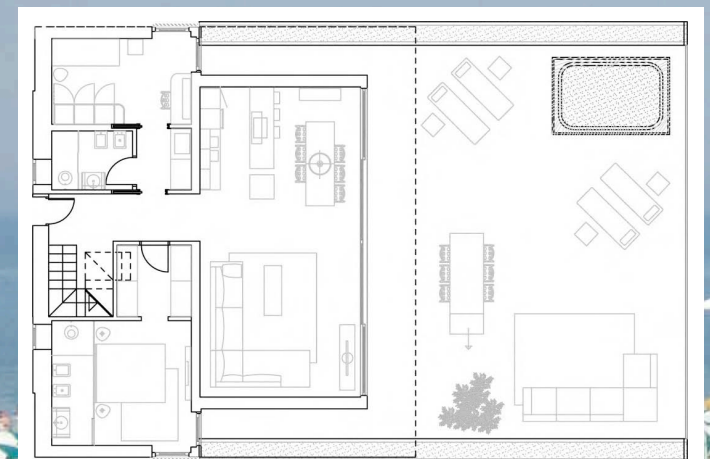

*suite F (penthouse)
interior mq.135
terrace mq 120*