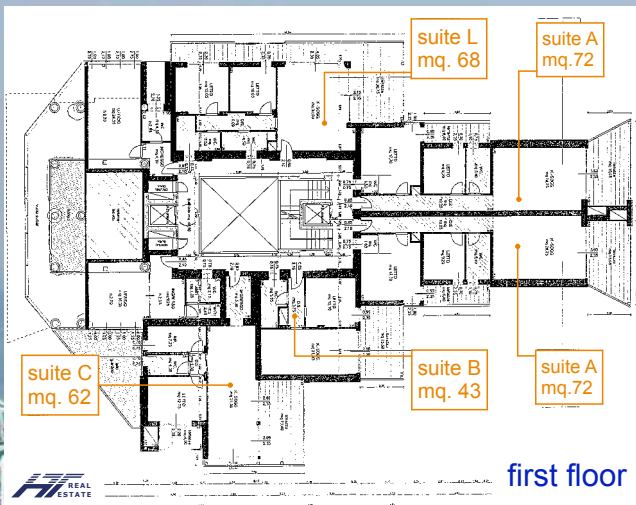

Eastern building plans - 2130_69-3